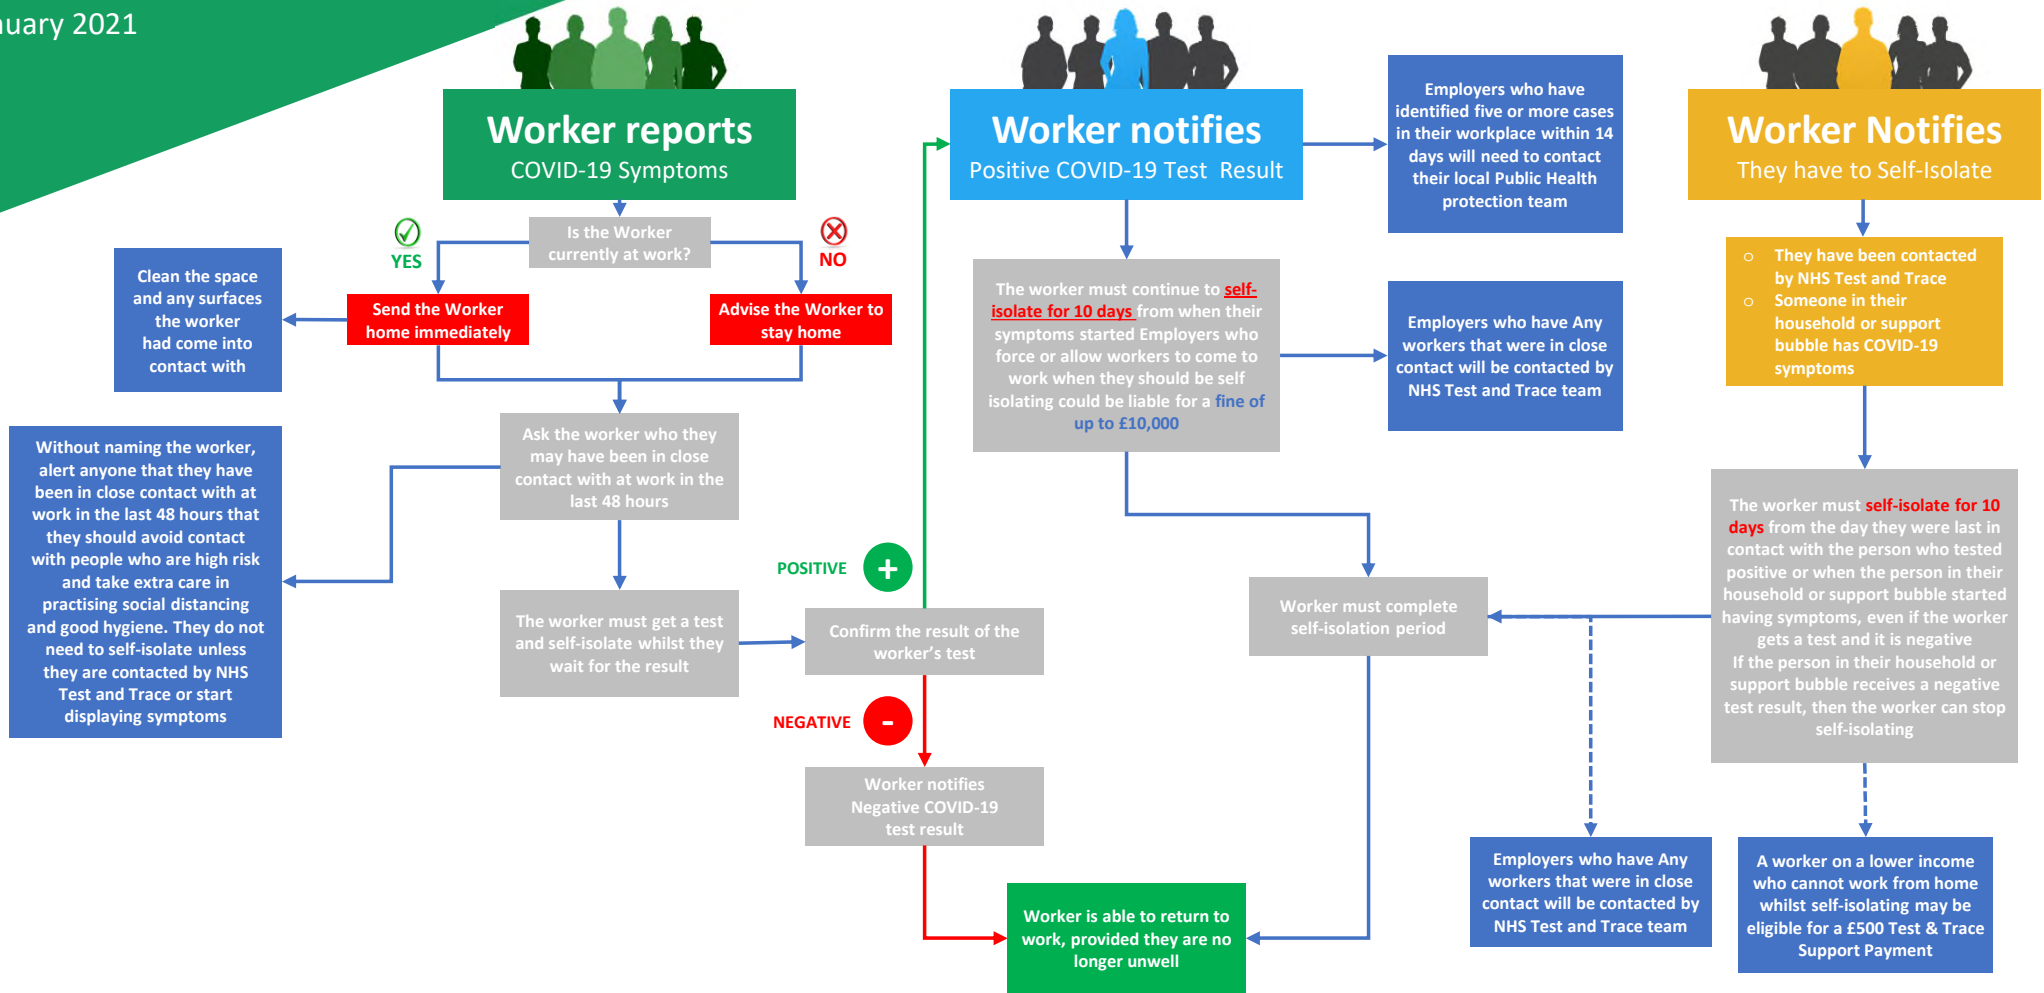

# WHAT TO DO IF A WORKER HAS COVID-19 OR HAS TO SELF-ISOLATE

January 2021

For help or advice on COVID-19 or any other health and safety issues contact Green Hat Consulting on:  
**Tel:** 01792 797833  
**Email:** enquiries@greenhat-consulting.co.uk